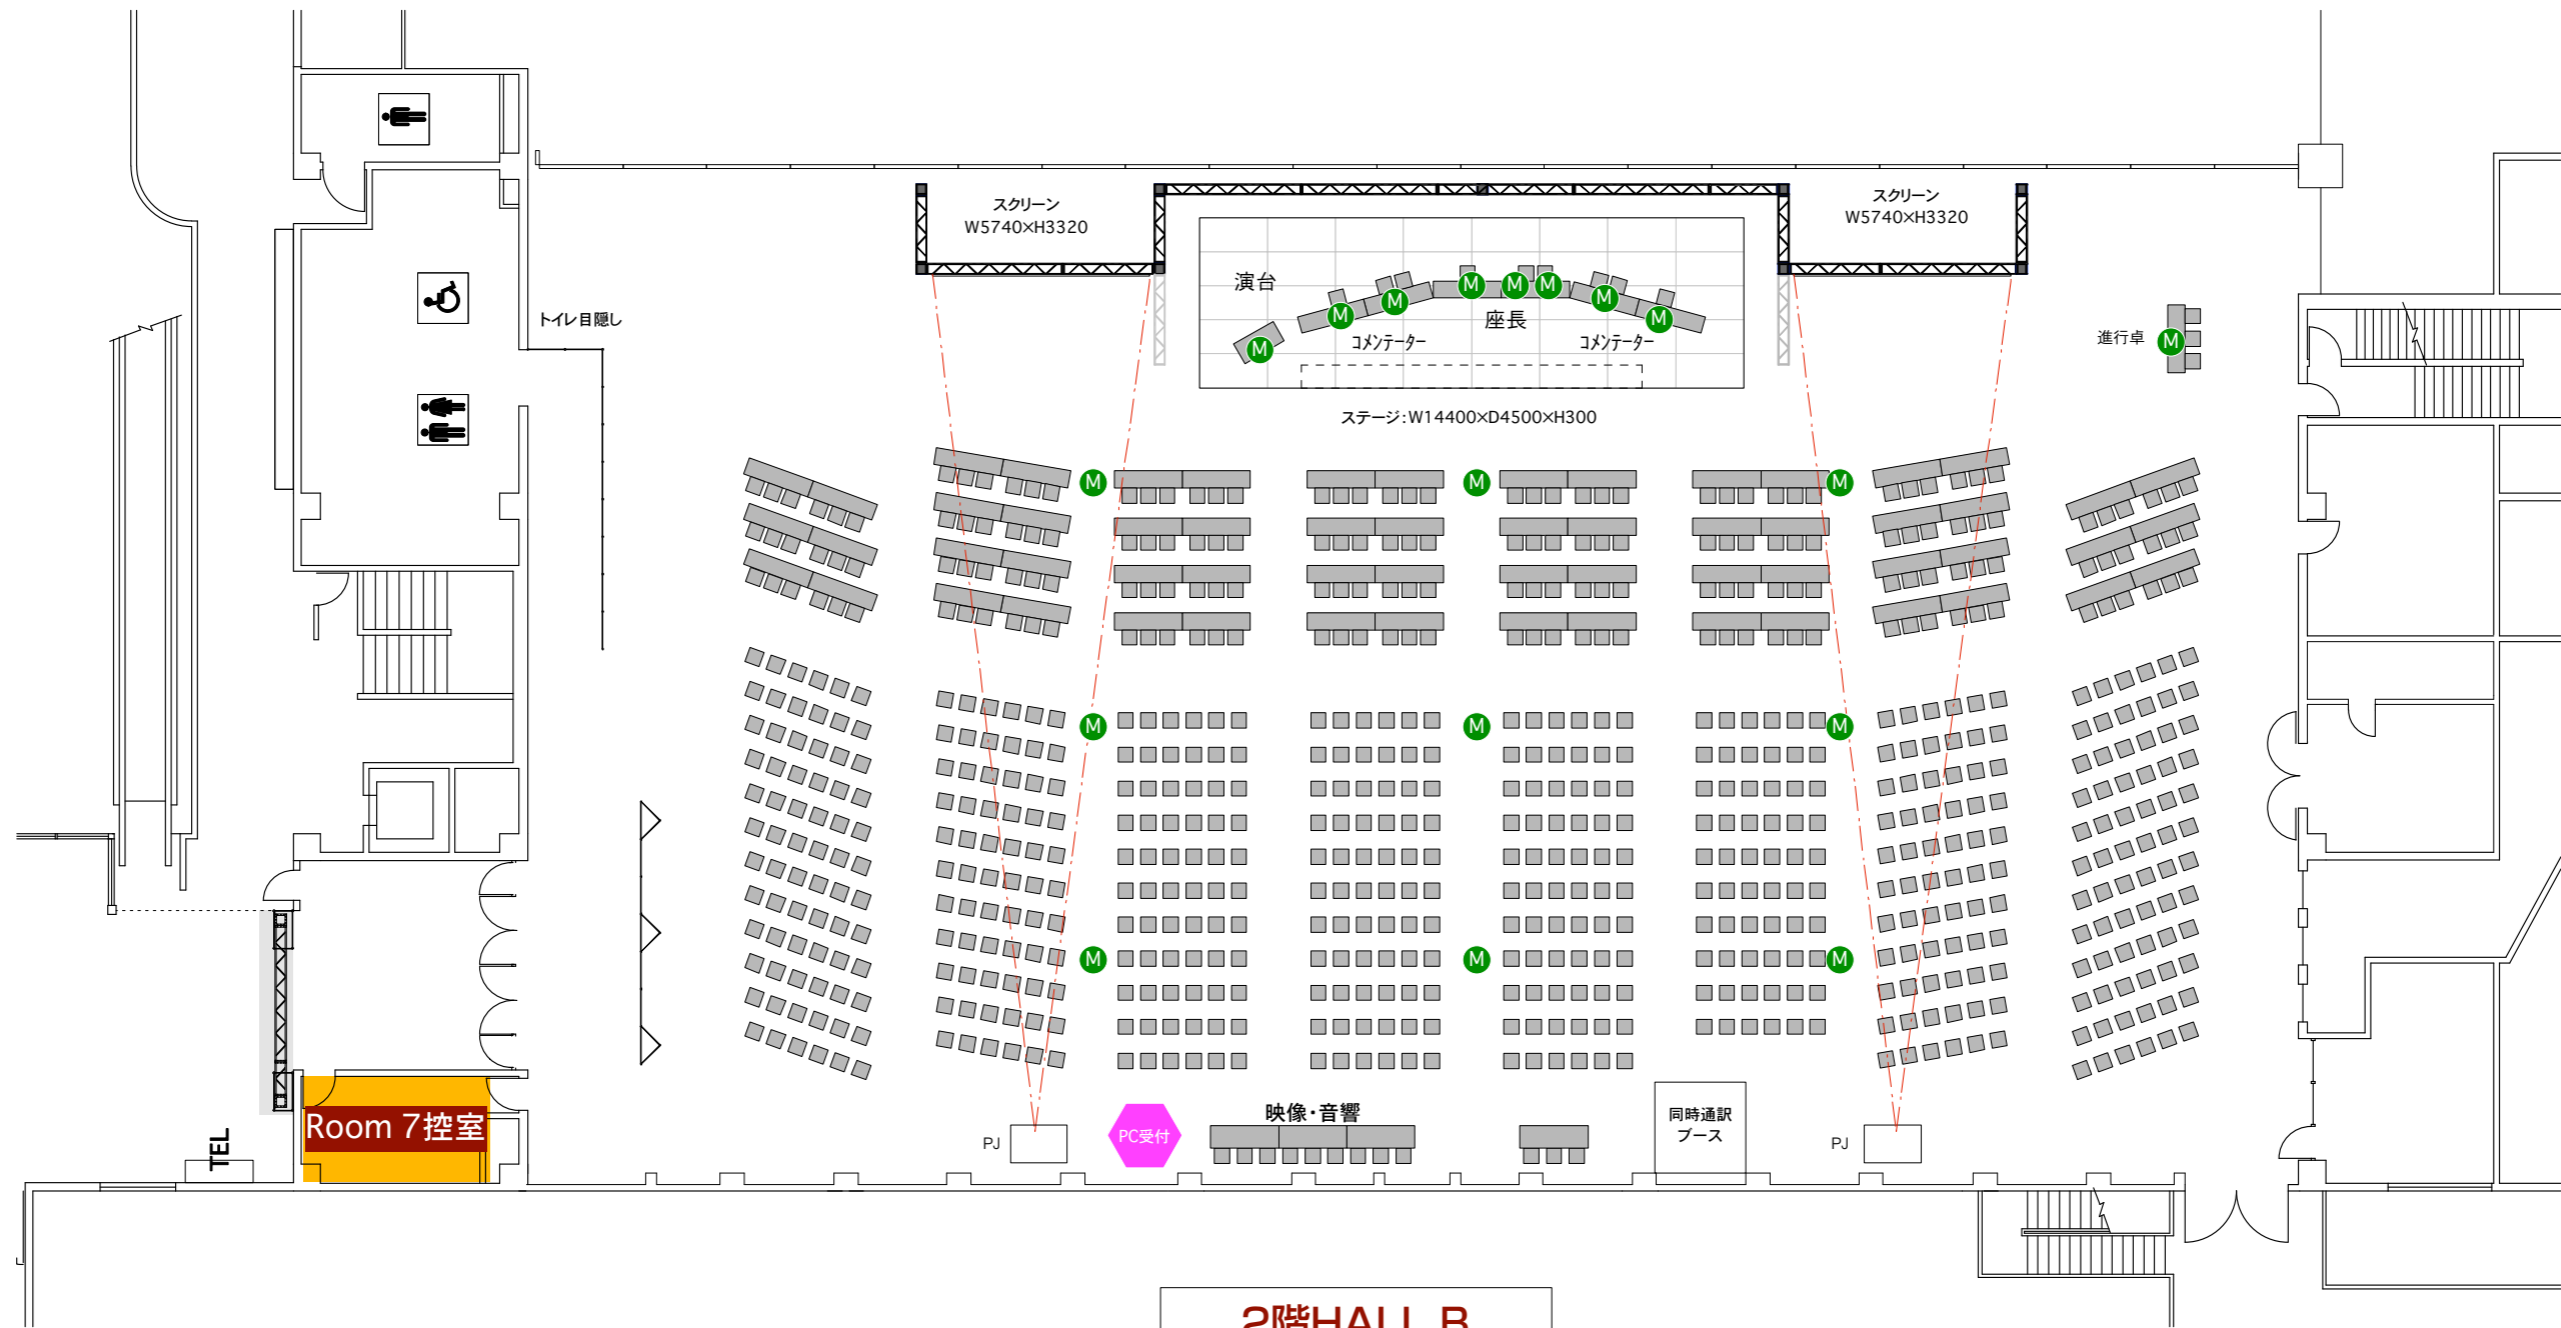

Coronary Theater

800席

Themed Theater

Themed Theater

800席

2階HALL B
Room7
 700席