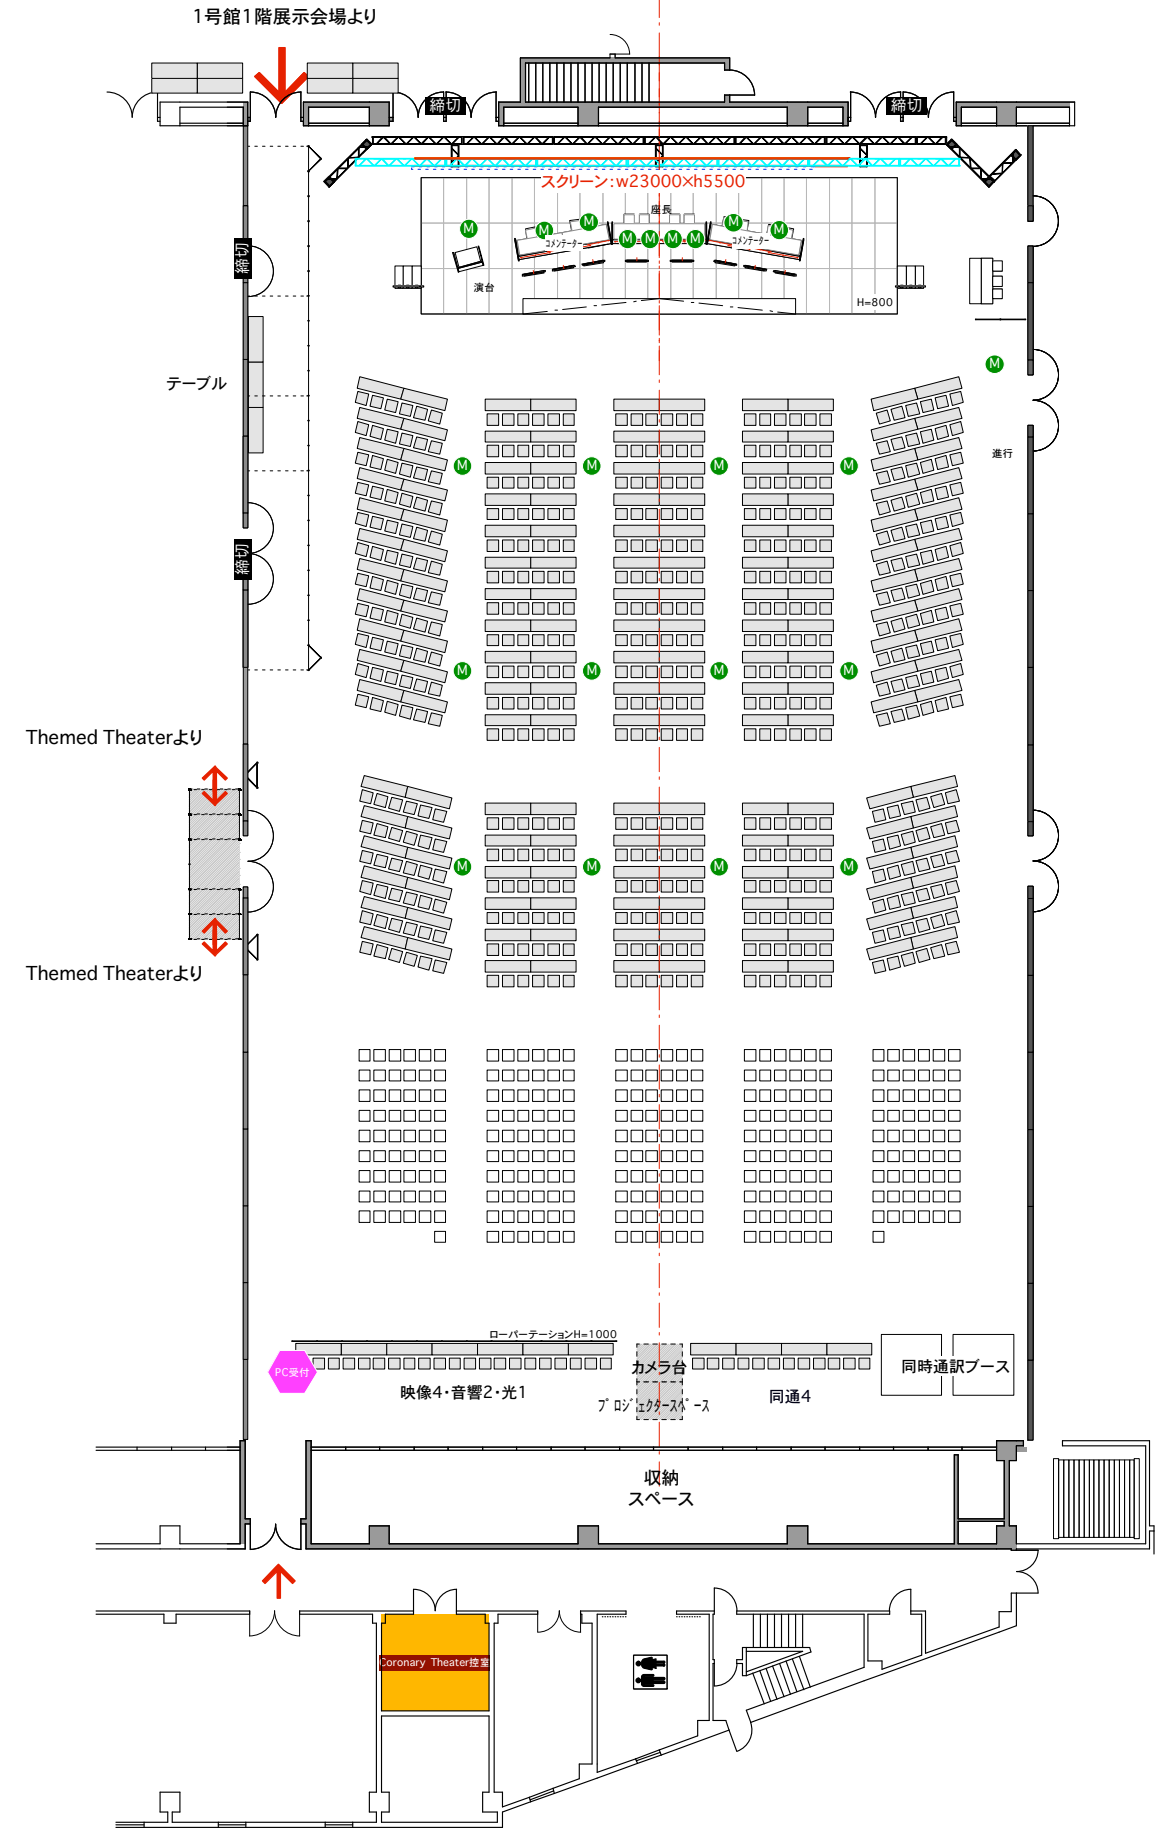

Coronary Theater

800席

Themed Theater

Themed Theater

800席

2階HALL B
Room7
 700席