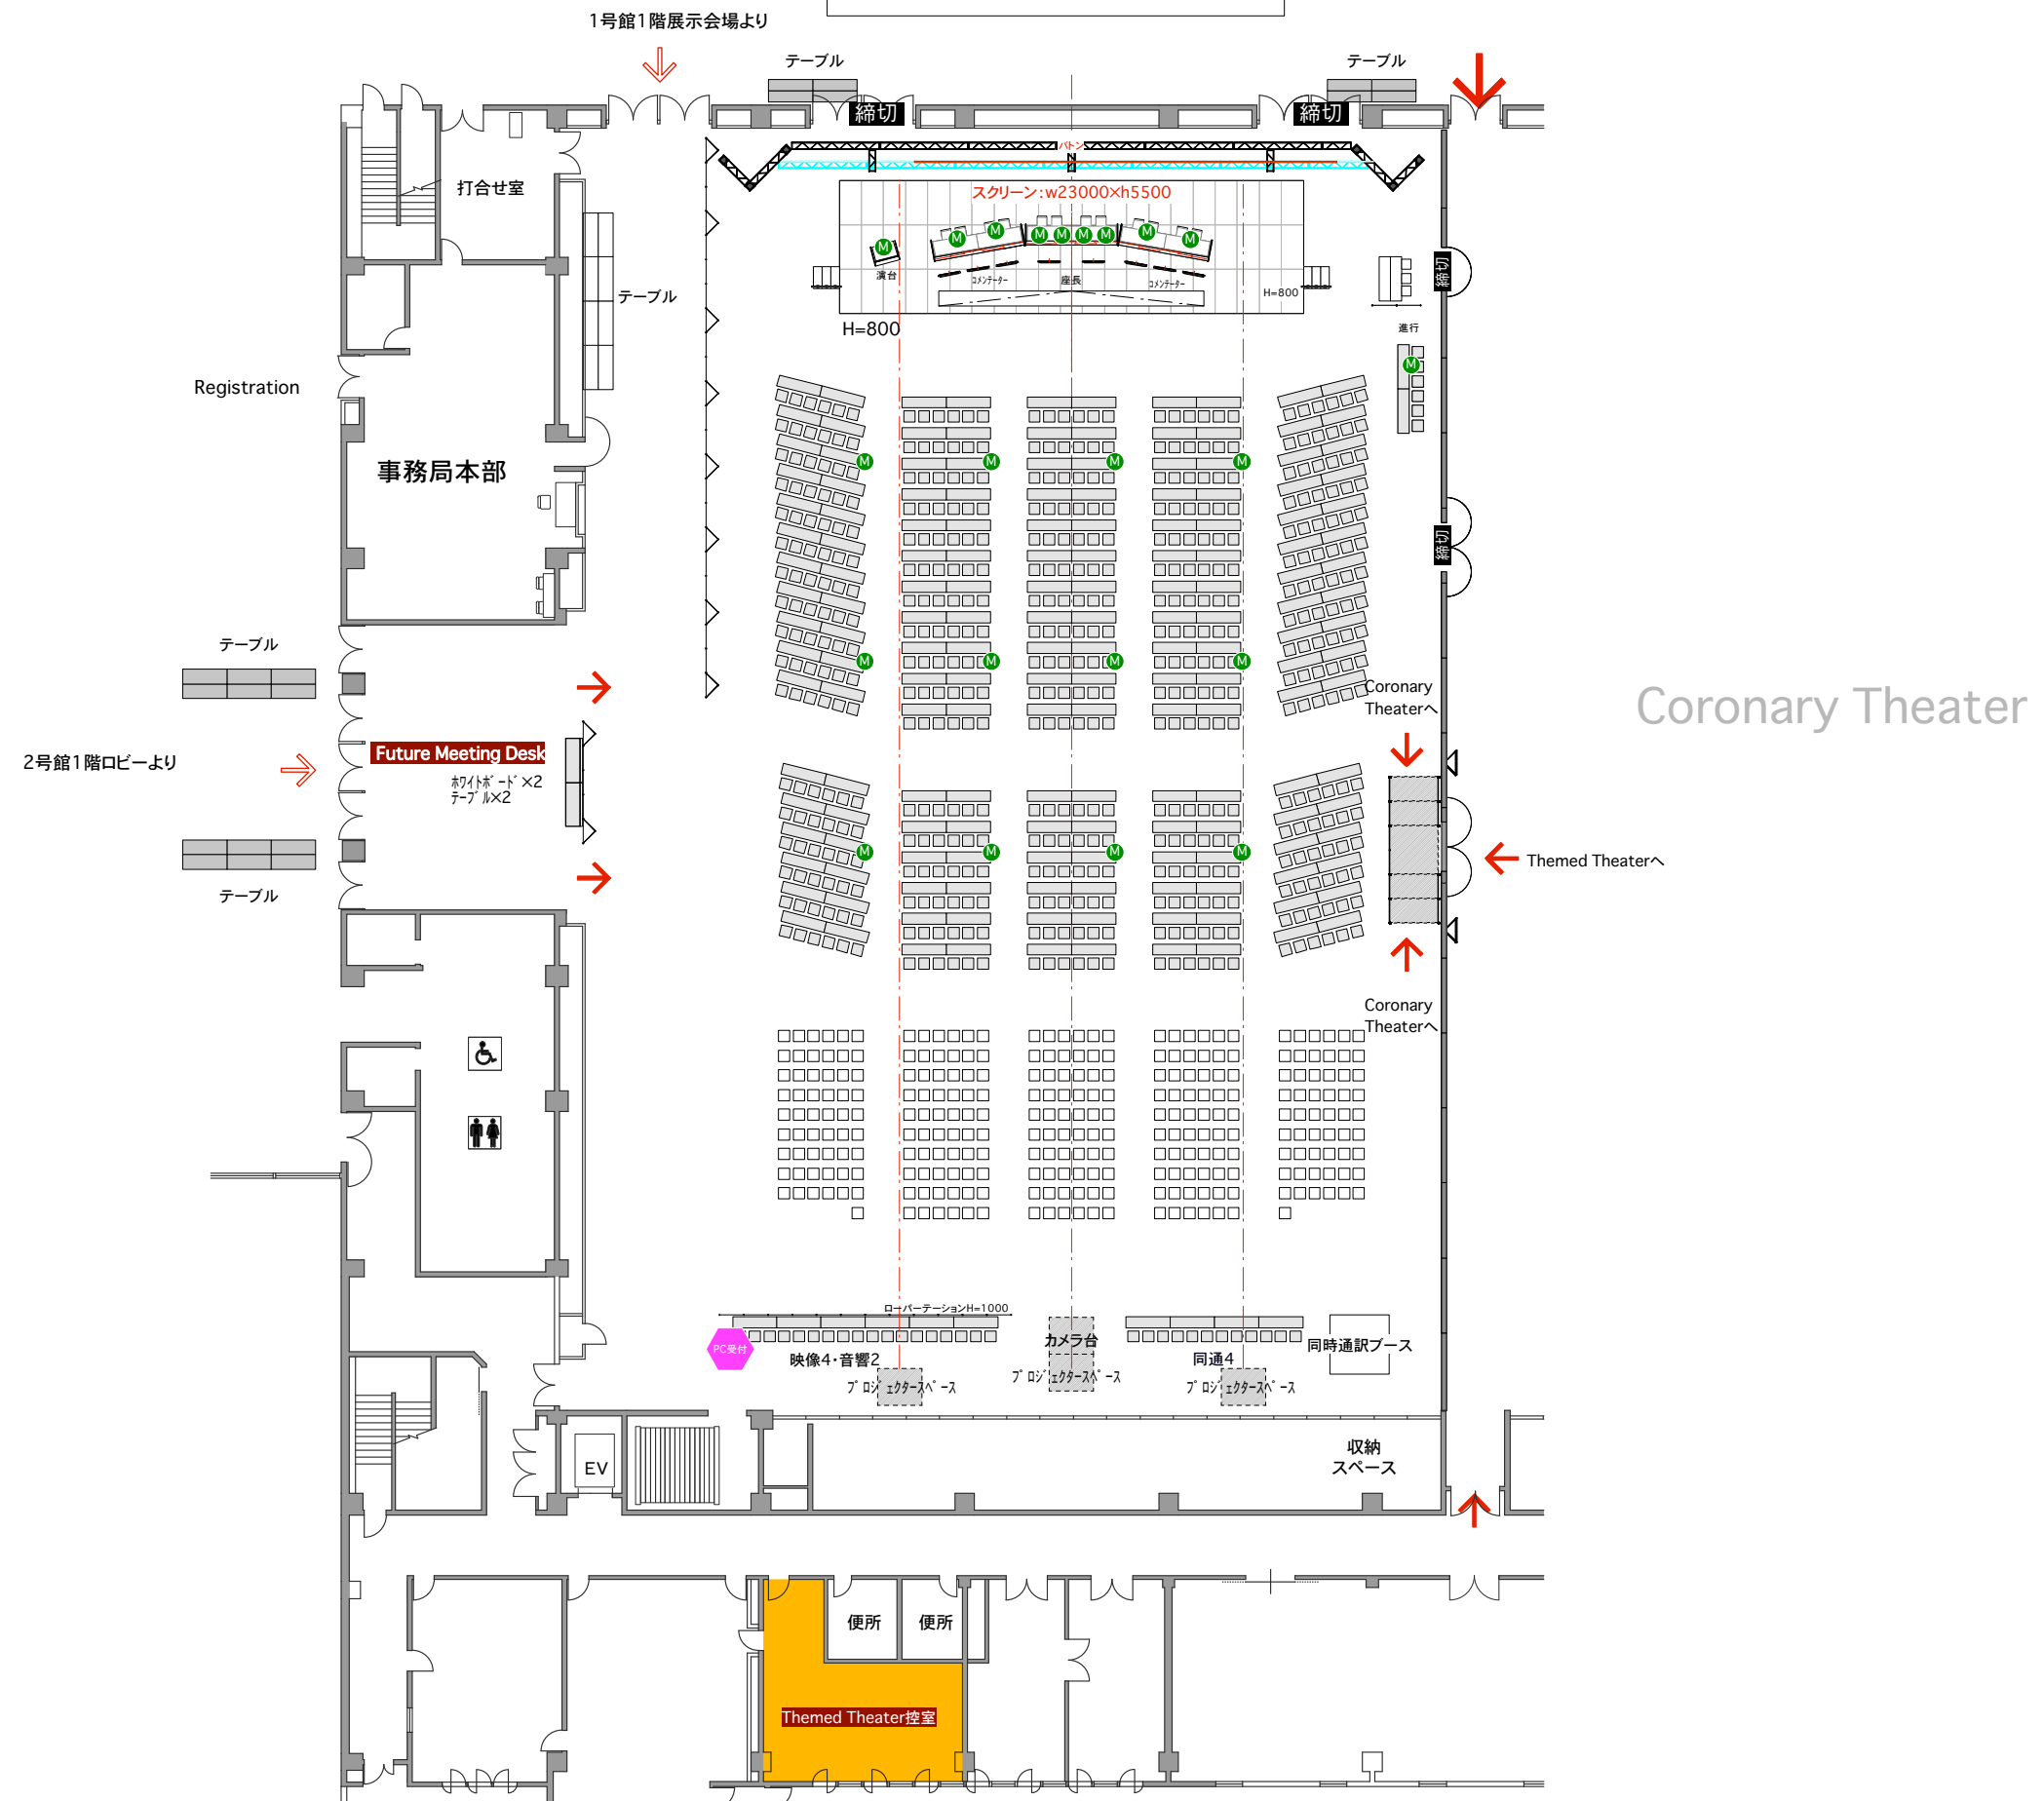

Coronary Theater

800席

Themed Theater

Themed Theater

800席

2階HALL B
Room7
 700席