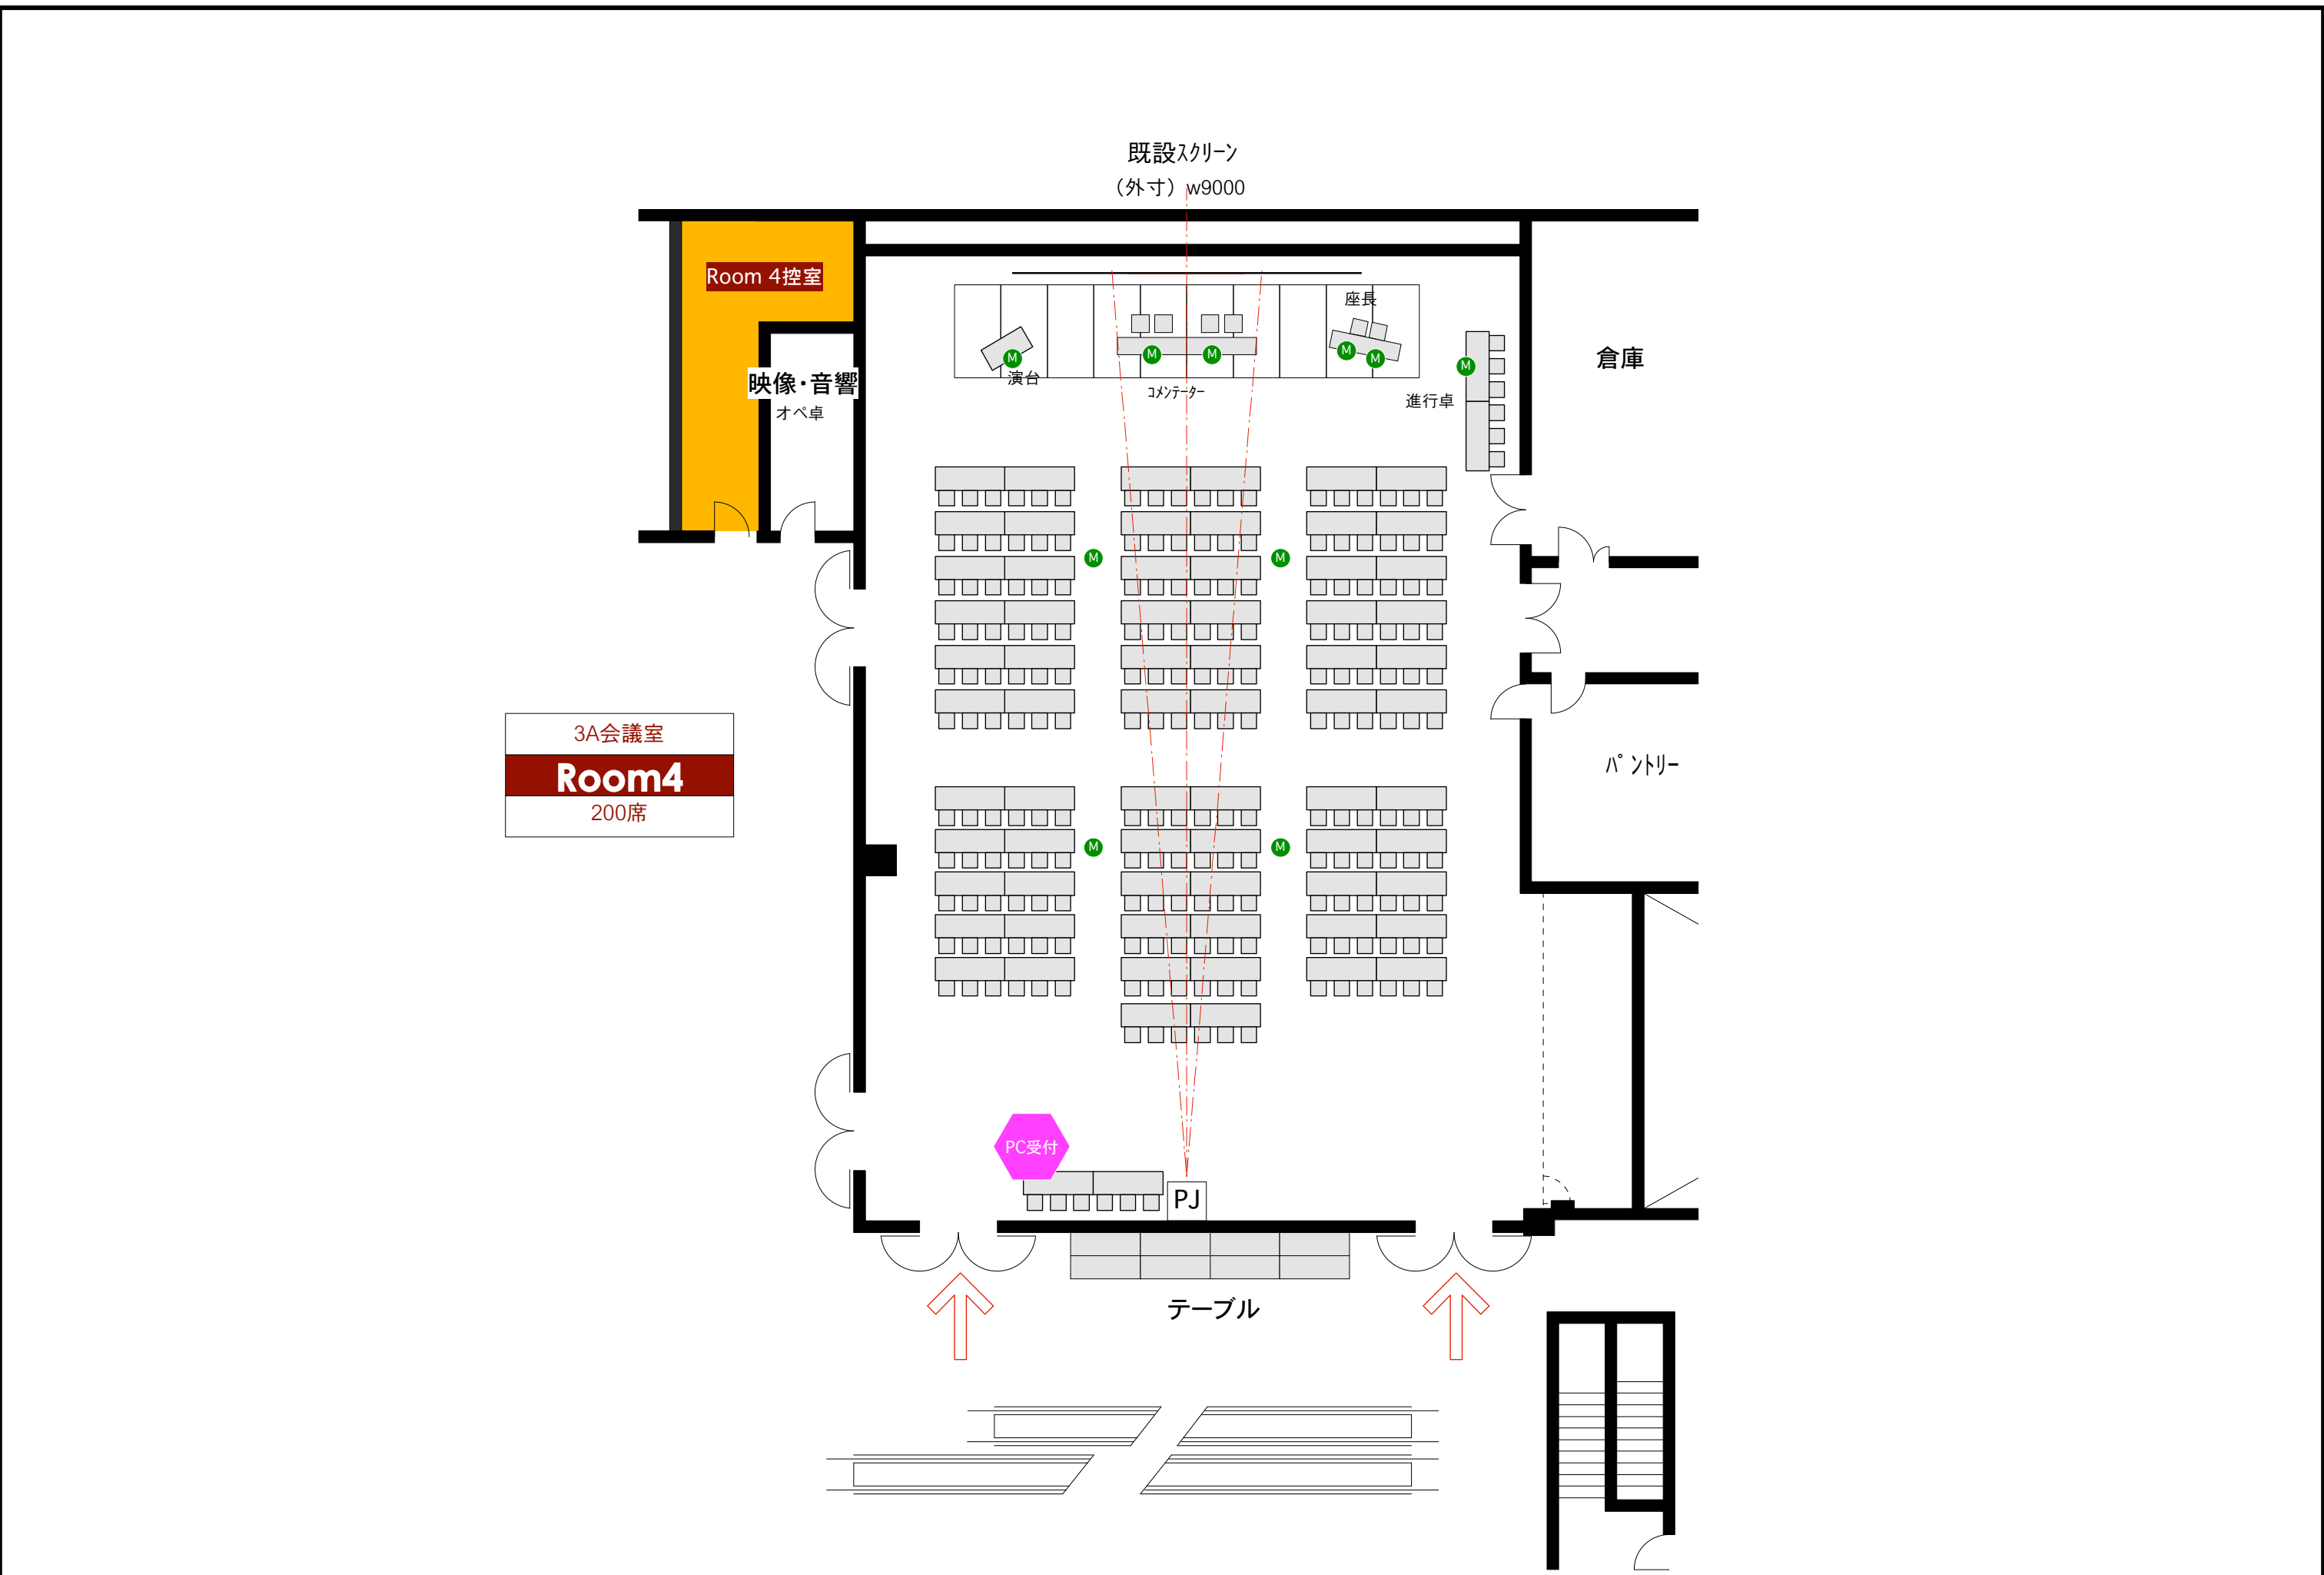

Coronary Theater

800席

Themed Theater

Themed Theater

800席

2階HALL B
Room7
 700席