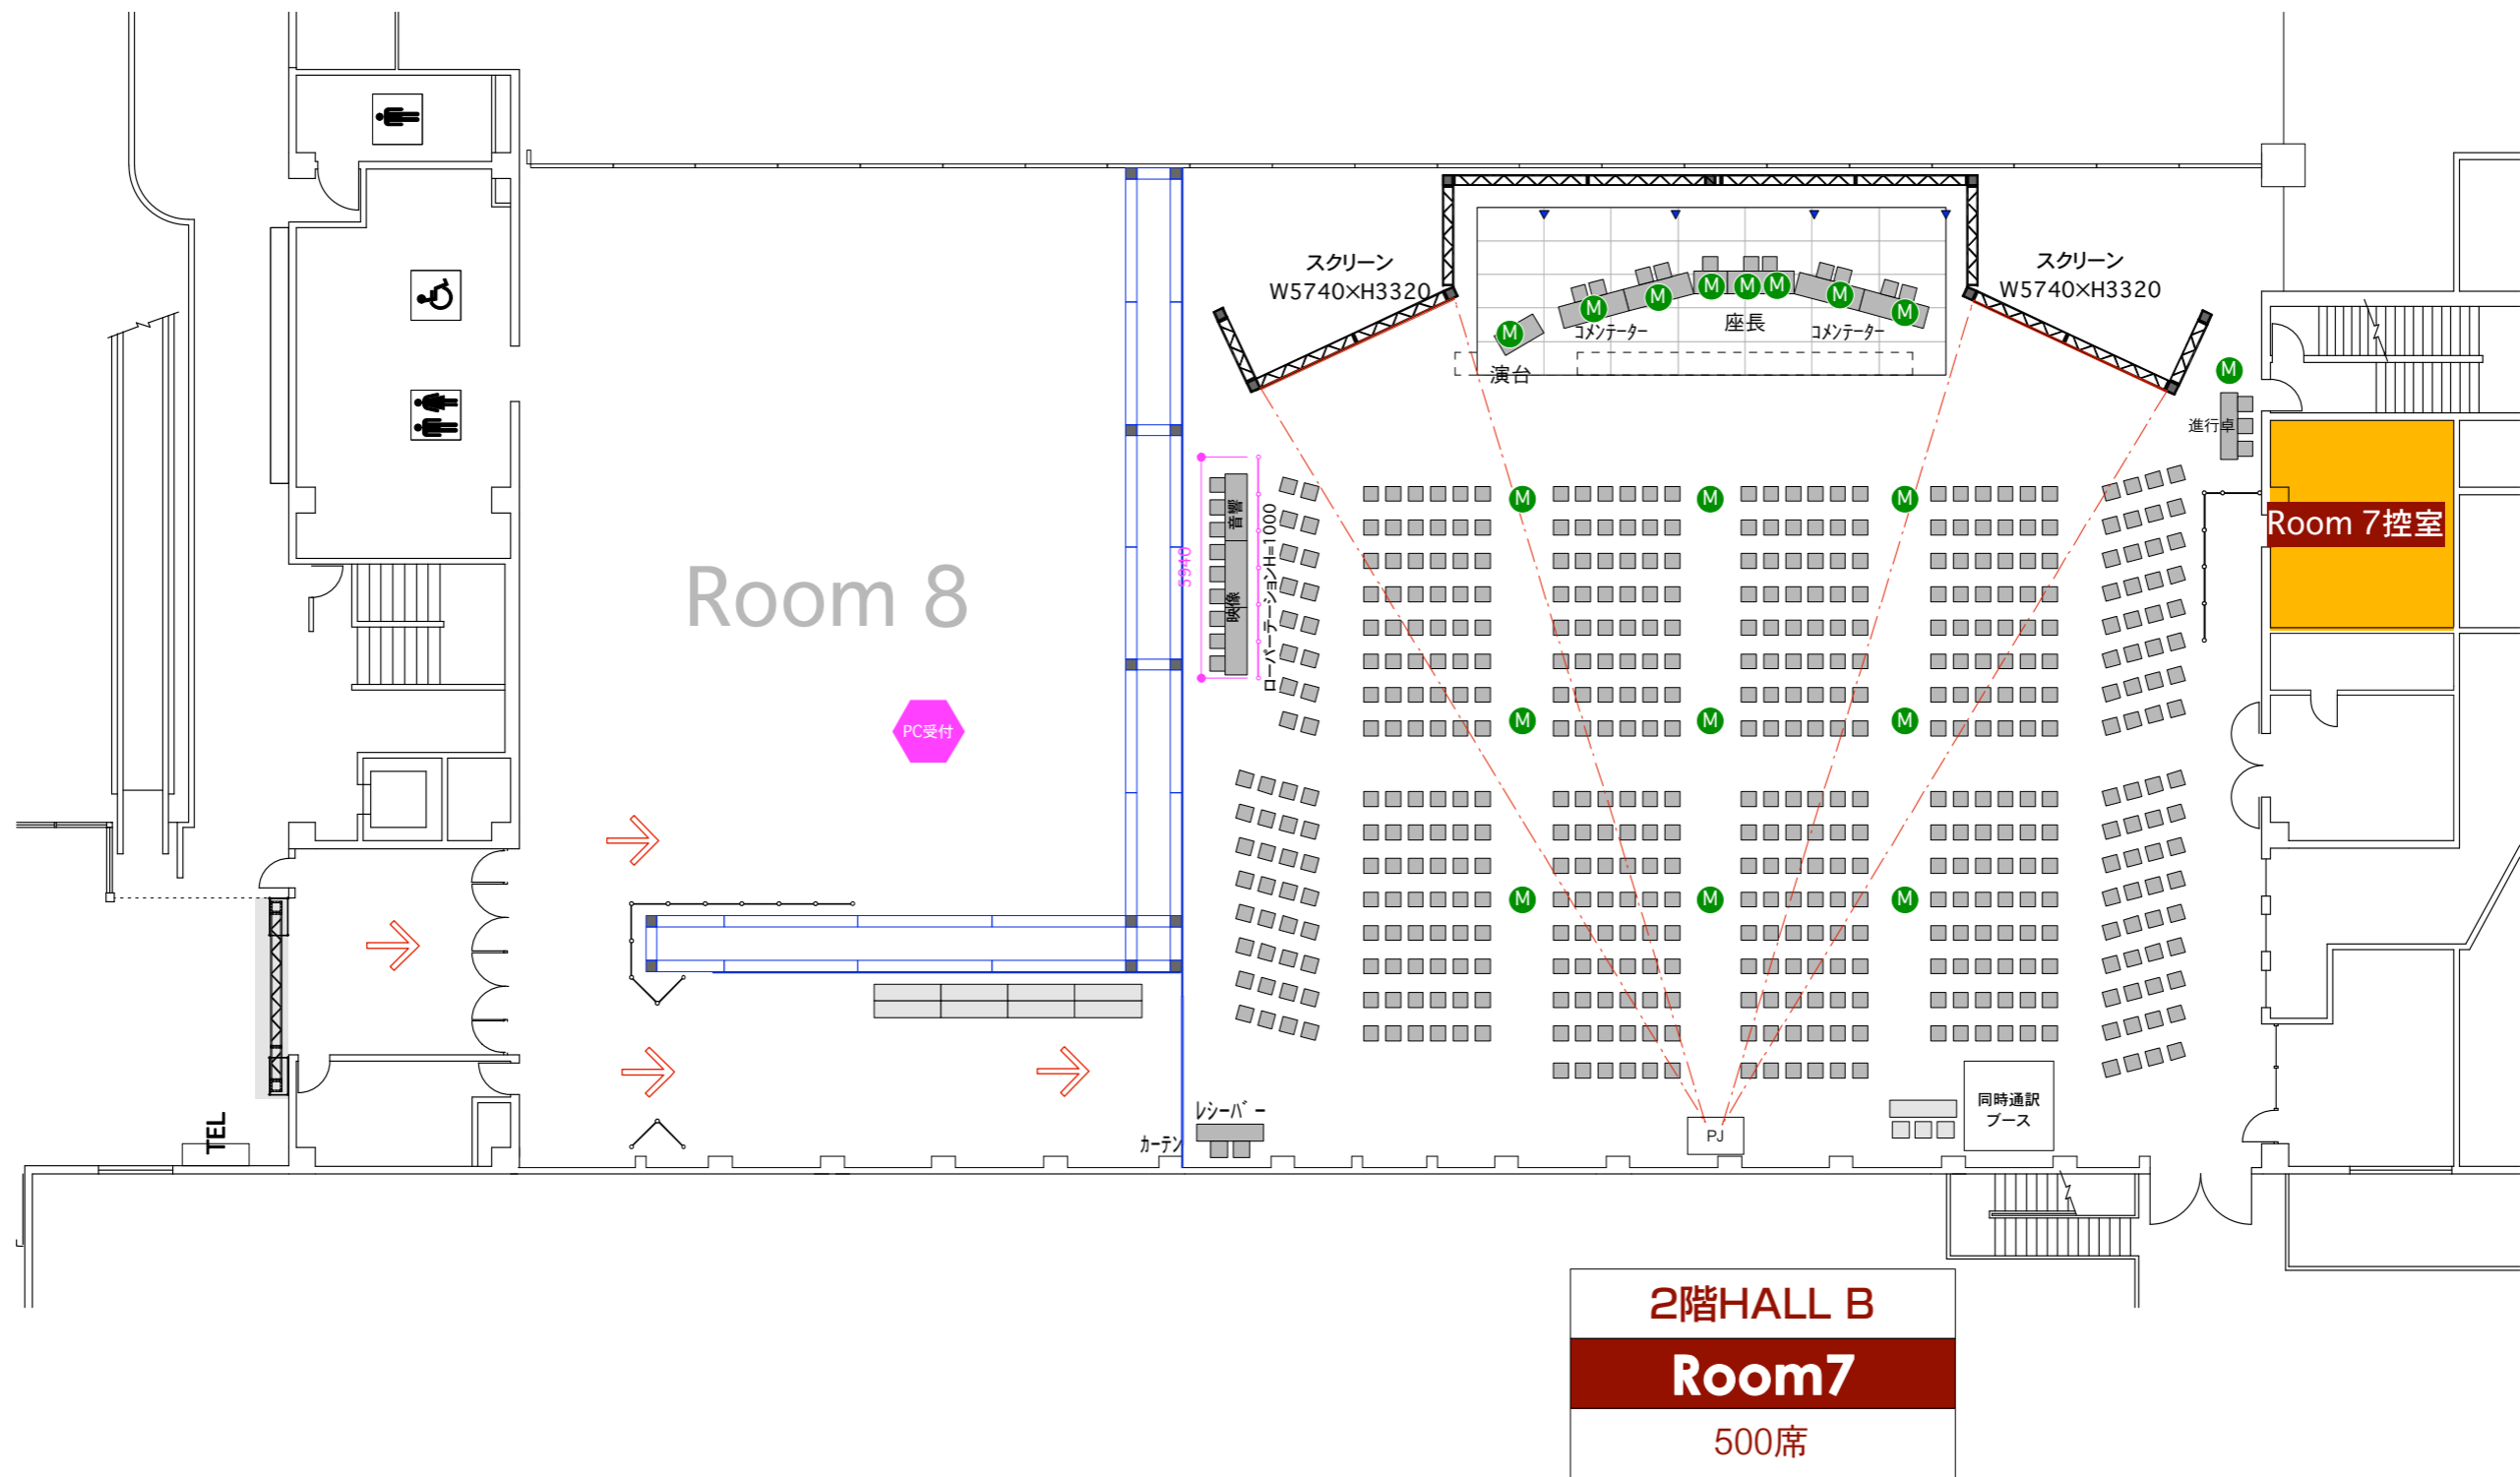

Coronary Theater

800席

Themed Theater

Themed Theater

800席

2階HALL B
Room7
 500席