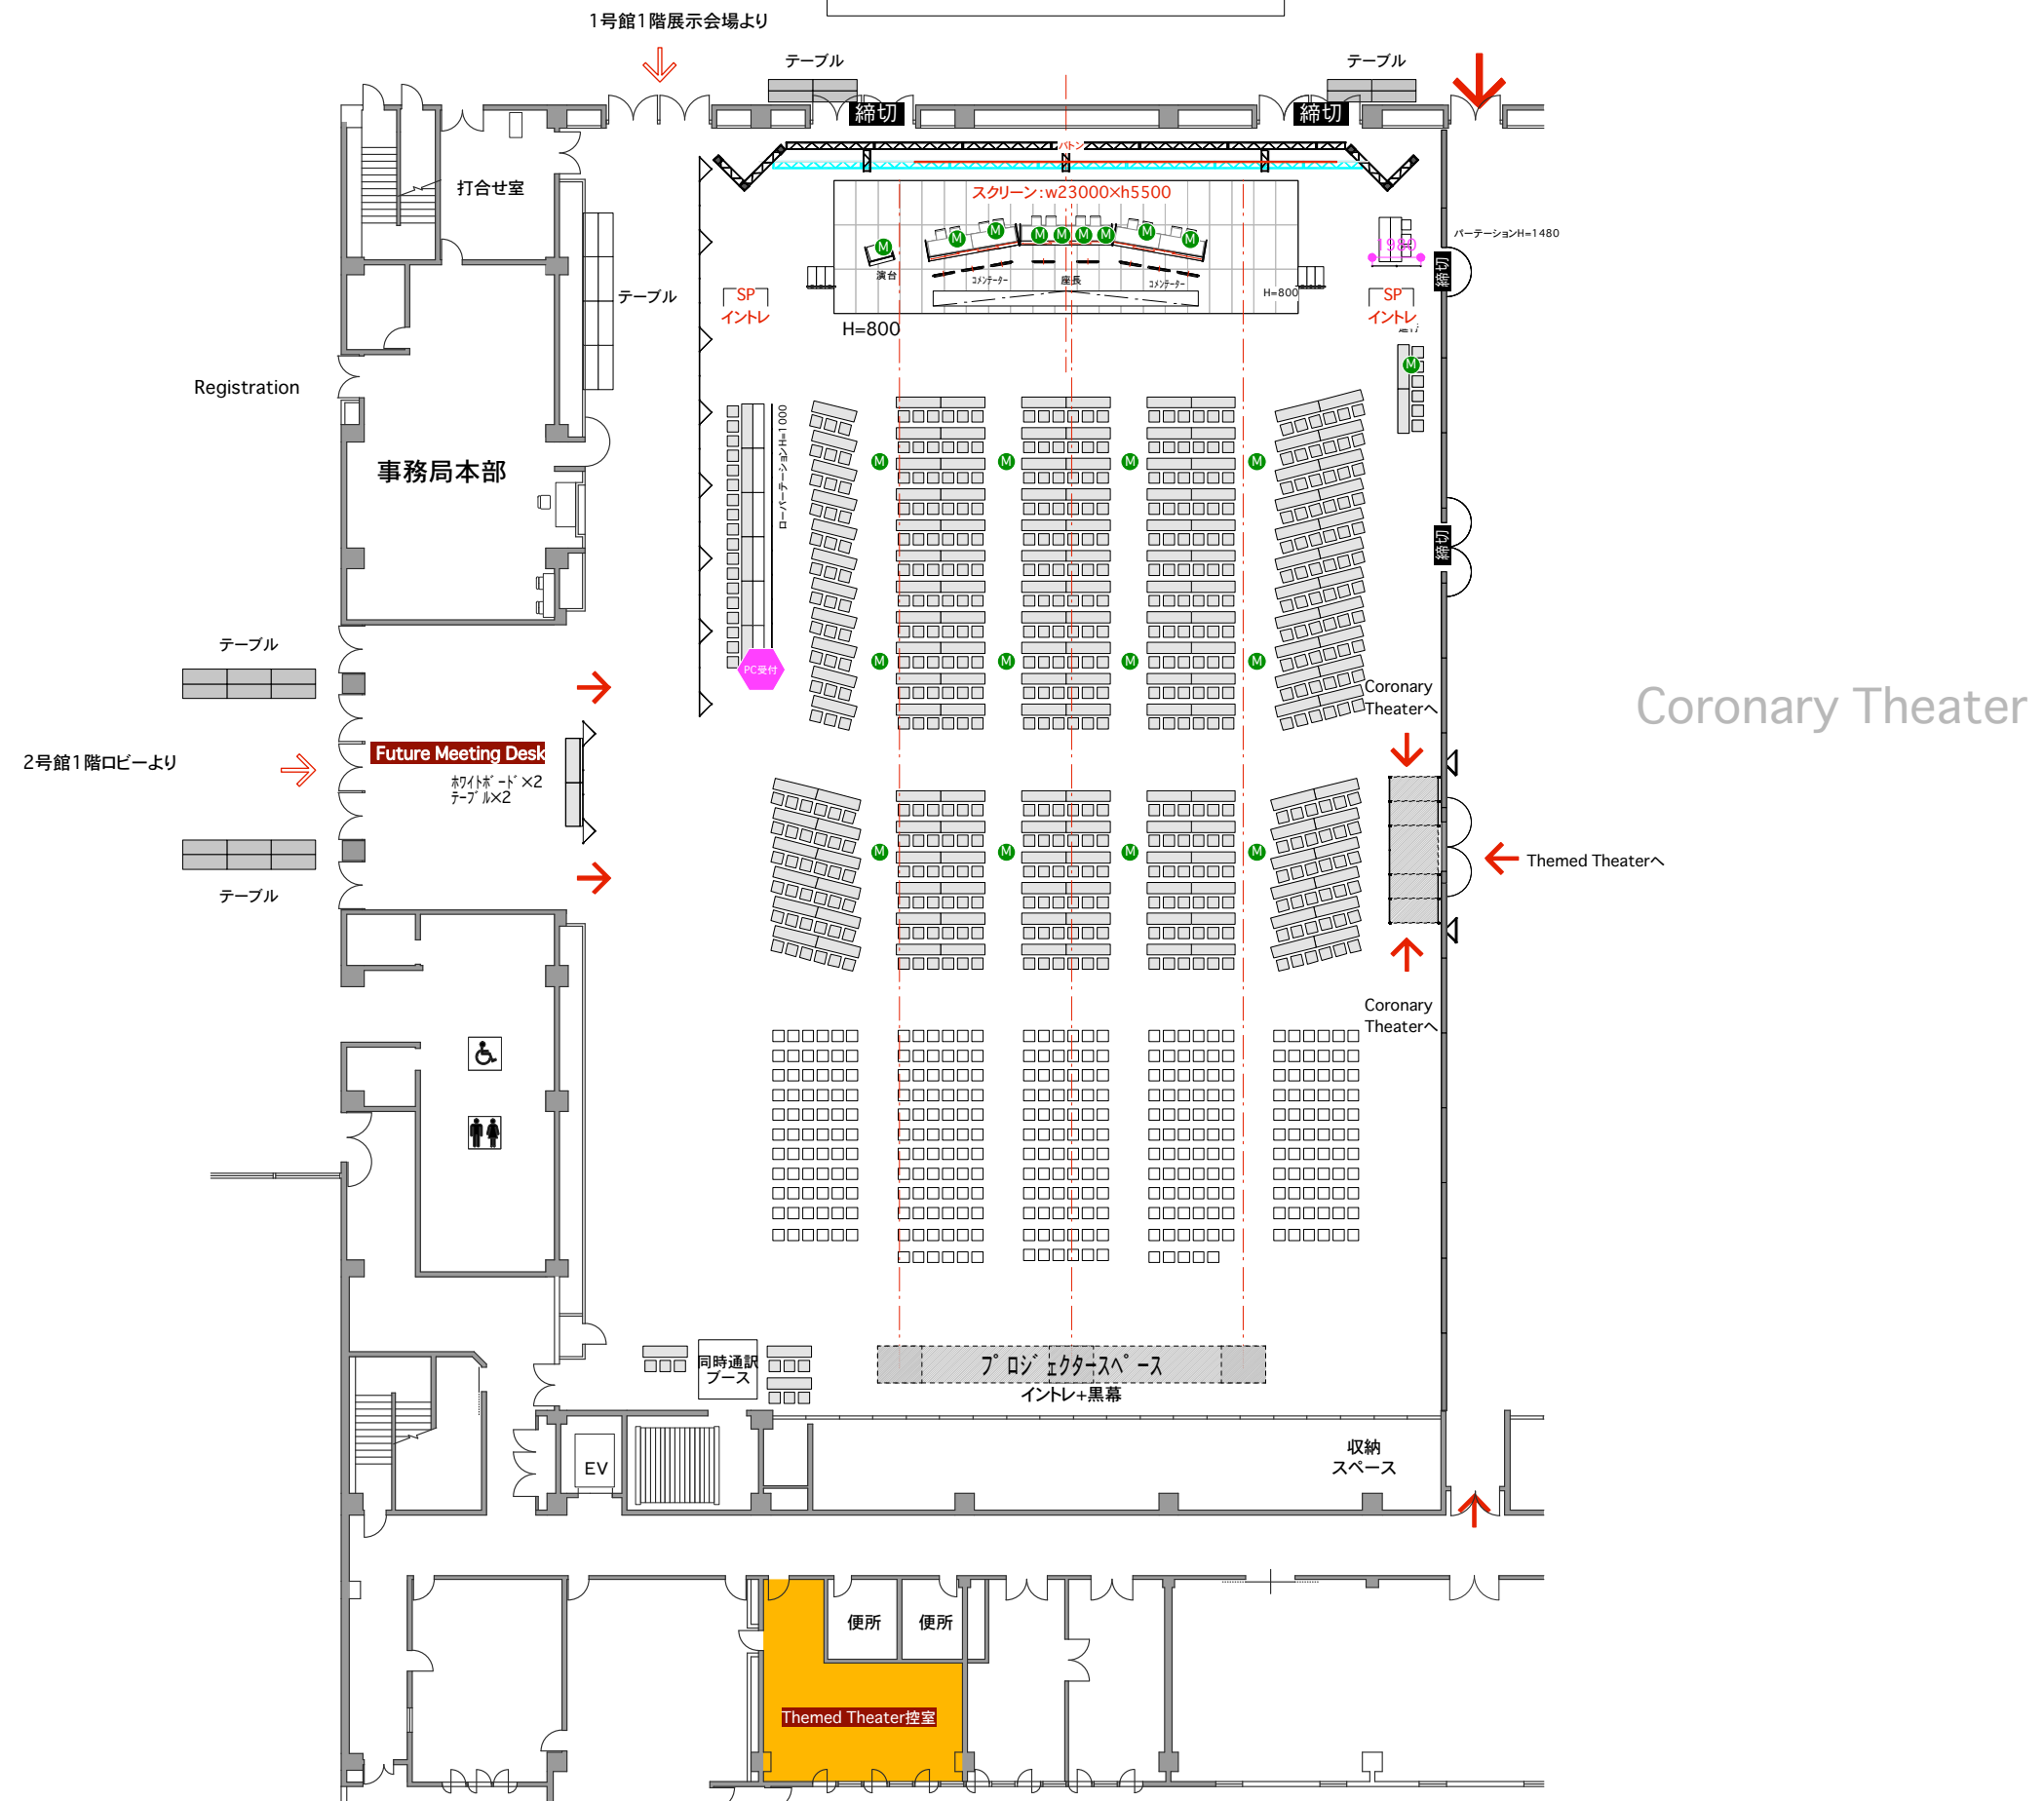

Coronary Theater

800席

Themed Theater

Themed Theater

800席

2階HALL B
Room7
 500席