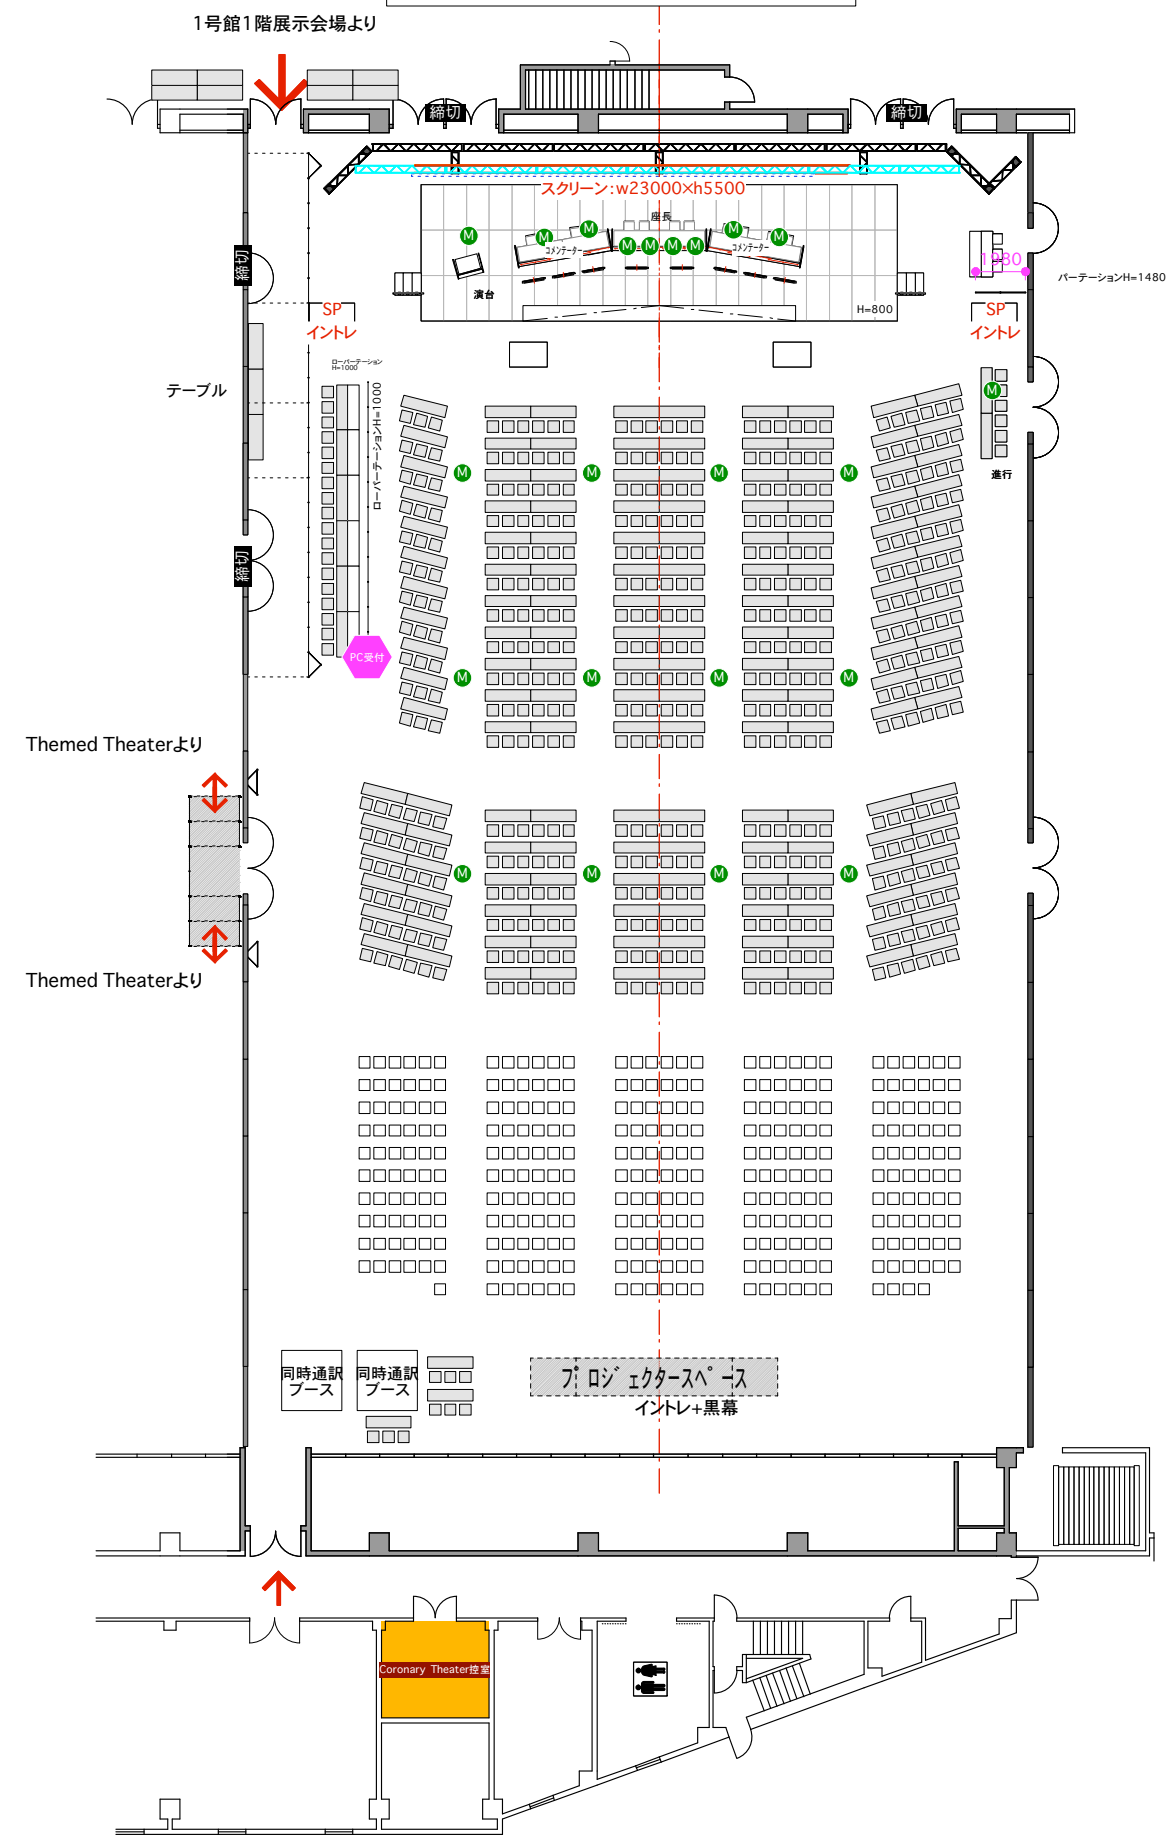

Coronary Theater

800席

Themed Theater

Themed Theater

800席

2階HALL B
Room7
 500席