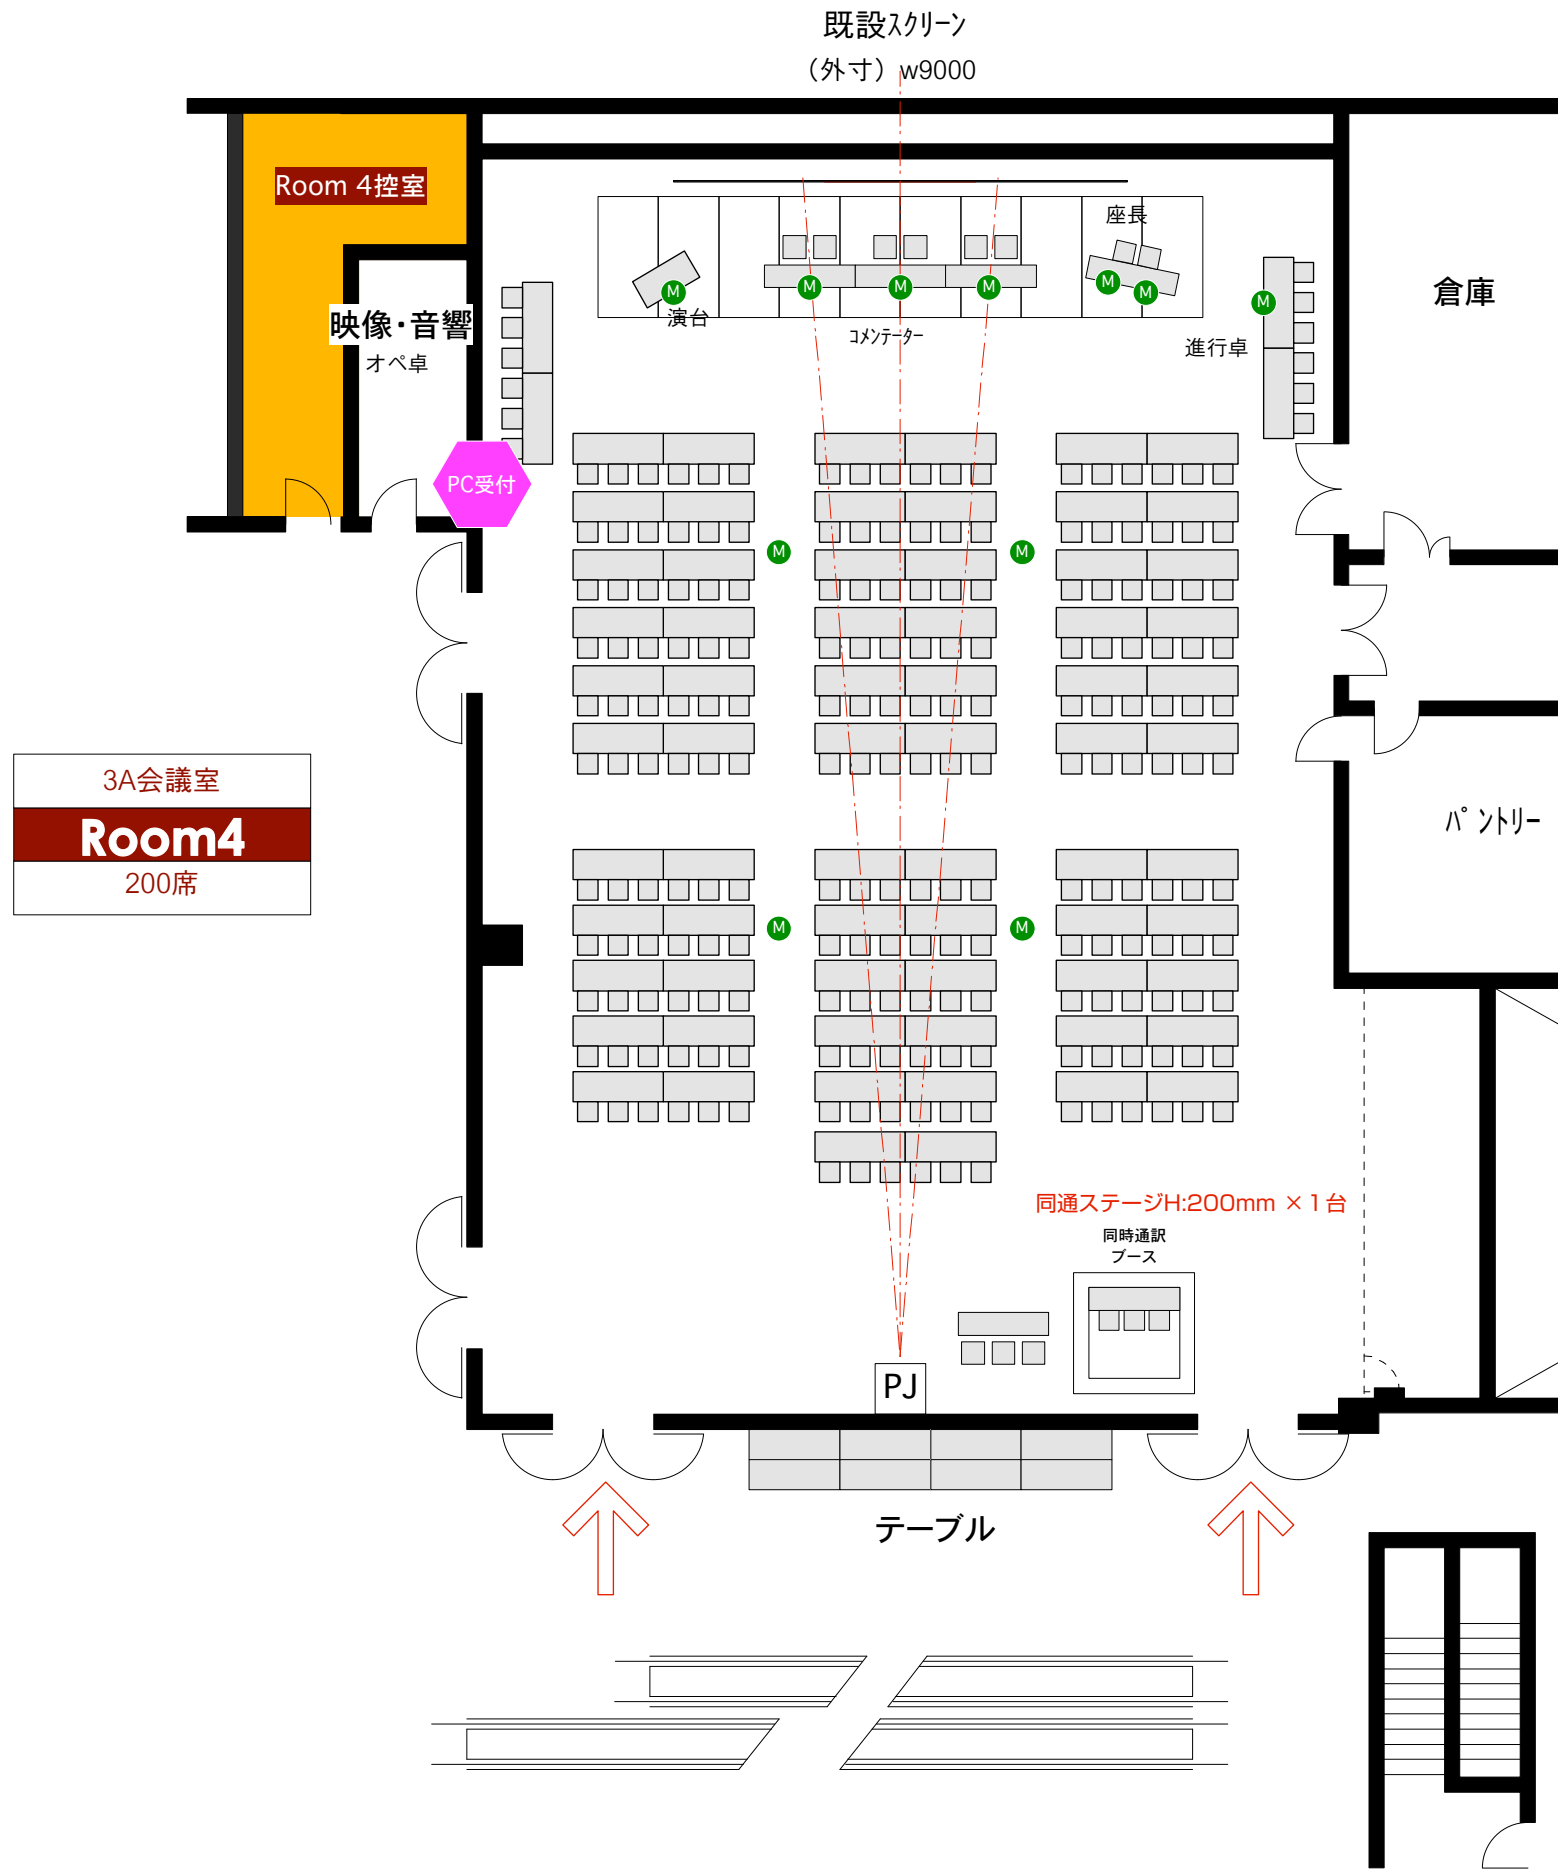

Coronary Theater

800席

Themed Theater

Themed Theater

800席

2階HALL B
Room7
 500席